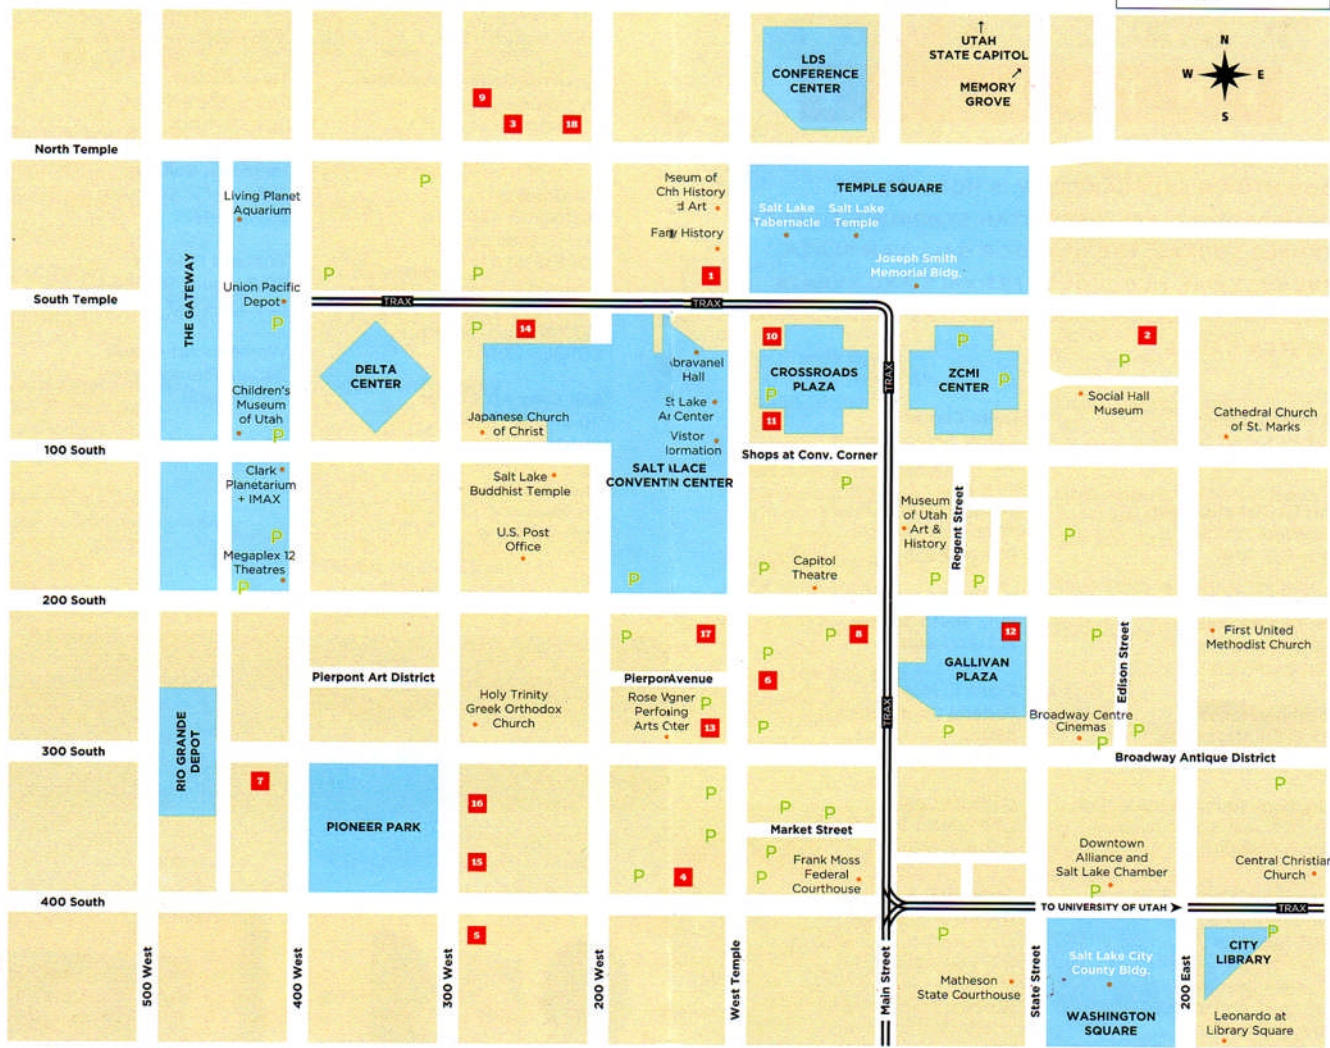

DOWNTOWN MAP

P Downtown Token Parking Lots
 UTA Trax Stations
H Hotel Accommodations
• Location

HOTELS

19 Best Western Garden Inn
Royal Garden Inn Hotel
 154 West 600 South

- | | | | | | |
|--|---|--|---|--|--|
| <p>1 Best Western Salt Lake Plaza Hotel
122 W. South Temple
801-521-0130</p> <p>2 Carlton Hotel
140 E. South Temple
801-355-3418</p> <p>3 City Creek Inn
230 W. North Temple
801-533-9100</p> | <p>4 Courtyard by Marriott
130 West 400 South
801-531-6000</p> <p>5 Hampton Inn-Downtown
425 South 300 West
801-741-1110</p> <p>6 Hilton Hotel
Salt Lake City Center
255 S. West Temple
801-328-2000</p> | <p>7 Homewood Suites by Hilton
423 West 300 South
801-363-6700</p> <p>8 Hotel Monaco
15 West 200 South
801-595-0000</p> <p>9 Howard Johnson Express Inn
121 North 300 West
801-521-3450</p> | <p>10 Inn at Temple Square
71 W. South Temple
801-531-1000</p> <p>11 Marriott Downtown Salt Lake City
75 S. West Temple
801-531-0800</p> <p>12 Marriott City Center
220 S. State Street
801-961-8700</p> | <p>13 Peery Hotel
110 West 300 South
801-521-4300</p> <p>14 Radisson Hotel Salt Lake City
215 W. South Temple
801-531-7500</p> <p>15 Renaissance Suites
267 West 300 South
801-534-8500</p> | <p>16 Residence Inn by Marriott
285 West 300 South
801-355-3300</p> <p>17 Shilo Downtown Hotel
206 S. West Temple
801-521-9500</p> <p>18 Travelodge at Temple Square
144 W. North Temple
801-533-8200</p> |
|--|---|--|---|--|--|